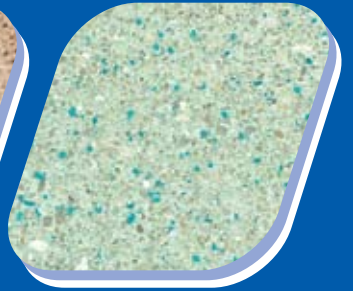

MAGICOLORS™

EXPOSED AGGREGATE POOL FINISH

AQUA

BLACK

BLUE

BLUE QUARTZ

FRENCH GREY

GREEN

IVORY

MIDNIGHT BLUE

NATURAL

SALT & PEPPER

SAND DOLLAR

SEA FOAM GREEN

SKY BLUE

SUPER BLUE