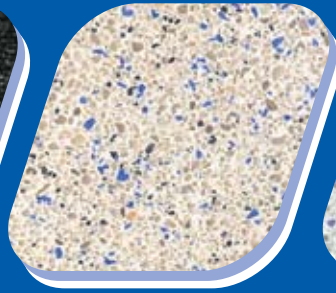

MAGIC TECHNOLOGIES

The *FUSION* of *TECHNOLOGY* with *NATURE*

MAGICOLORS™ EXPOSED AGGREGATE POOL FINISH

Magicolors finishes are blends of specially selected quartz and other aggregates, fortified white Portland cement and 3M color quartz accents. Magicolors provides the proven durability of exposed aggregate finishes as an alternative to traditional pool plaster. Magicolors' variety in color and texture offers the customer almost limitless flexibility in poolscape design. Ideal for residential or commercial projects, Magicolors is easily installed but intended for use by professional applicators.

MAGICOLORS™

EXPOSED AGGREGATE POOL FINISH

AQUA

BLACK

BLUE

BLUE QUARTZ

FRENCH GREY

GREEN

IVORY

MIDNIGHT BLUE

NATURAL

SALT & PEPPER

SAND DOLLAR

SEA FOAM GREEN

SKY BLUE

SUPER BLUE