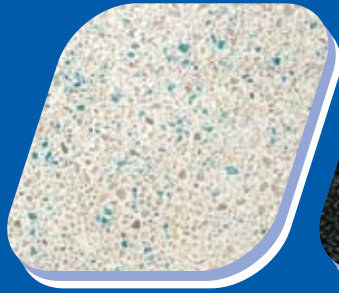

MAGIC TECHNOLOGIES

The *FUSION* of *TECHNOLOGY* with *NATURE*

MAGICOLORS™ EXPOSED AGGREGATE POOL FINISH

Magicolors finishes are blends of specially selected quartz and other aggregates, fortified white Portland cement and 3M color quartz accents. Magicolors provides the proven durability of exposed aggregate finishes as an alternative to traditional pool plaster. Magicolors' variety in color and texture offers the customer almost limitless flexibility in poolscape design. Ideal for residential or commercial projects, Magicolors is easily installed but intended for use by professional applicators.

MAGICOLORS™

EXPOSED AGGREGATE POOL FINISH

AQUA

BLACK

BLUE

BLUE QUARTZ

FRENCH GREY

GREEN

IVORY

MIDNIGHT BLUE

NATURAL

SALT & PEPPER

SAND DOLLAR

SEA FOAM GREEN

SKY BLUE

SUPER BLUE