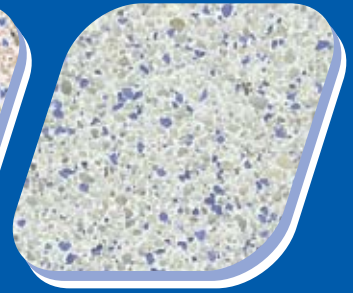

MAGIC TECHNOLOGIES

The *FUSION* of *TECHNOLOGY* with *NATURE*

MAGICOLORS™ EXPOSED AGGREGATE POOL FINISH

Magicolors finishes are blends of specially selected quartz and other aggregates, fortified white Portland cement and 3M color quartz accents. Magicolors provides the proven durability of exposed aggregate finishes as an alternative to traditional pool plaster. Magicolors' variety in color and texture offers the customer almost limitless flexibility in poolscape design. Ideal for residential or commercial projects, Magicolors is easily installed but intended for use by professional applicators.

MAGICOLORS™

EXPOSED AGGREGATE POOL FINISH

AQUA

BLACK

BLUE

BLUE QUARTZ

FRENCH GREY

GREEN

IVORY

MIDNIGHT BLUE

NATURAL

SALT & PEPPER

SAND DOLLAR

SEA FOAM GREEN

SKY BLUE

SUPER BLUE