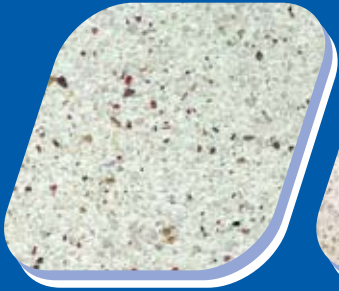

MAGIC TECHNOLOGIES

The *FUSION* of *TECHNOLOGY* with *NATURE*

MAGICOLORS™ EXPOSED AGGREGATE POOL FINISH

Magicolors finishes are blends of specially selected quartz and other aggregates, fortified white Portland cement and 3M color quartz accents. Magicolors provides the proven durability of exposed aggregate finishes as an alternative to traditional pool plaster. Magicolors' variety in color and texture offers the customer almost limitless flexibility in poolscape design. Ideal for residential or commercial projects, Magicolors is easily installed but intended for use by professional applicators.

MAGICOLORS™

EXPOSED AGGREGATE POOL FINISH

AQUA

BLACK

BLUE

BLUE QUARTZ

FRENCH GREY

GREEN

IVORY

MIDNIGHT BLUE

NATURAL

SALT & PEPPER

SAND DOLLAR

SEA FOAM GREEN

SKY BLUE

SUPER BLUE