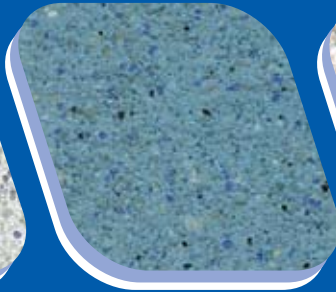

MAGIC TECHNOLOGIES

The *FUSION* of *TECHNOLOGY* with *NATURE*

MAGICOLORS™ EXPOSED AGGREGATE POOL FINISH

Magicolors finishes are blends of specially selected quartz and other aggregates, fortified white Portland cement and 3M color quartz accents. Magicolors provides the proven durability of exposed aggregate finishes as an alternative to traditional pool plaster. Magicolors' variety in color and texture offers the customer almost limitless flexibility in poolscape design. Ideal for residential or commercial projects, Magicolors is easily installed but intended for use by professional applicators.

MAGICOLORS™

EXPOSED AGGREGATE POOL FINISH

AQUA

BLACK

BLUE

BLUE QUARTZ

FRENCH GREY

GREEN

IVORY

MIDNIGHT BLUE

NATURAL

SALT & PEPPER

SAND DOLLAR

SEA FOAM GREEN

SKY BLUE

SUPER BLUE