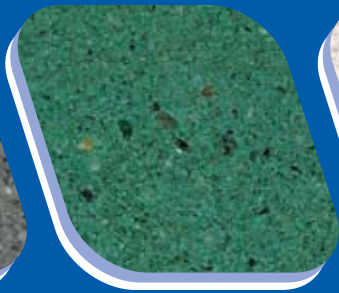

MAGIC TECHNOLOGIES

The *FUSION* of *TECHNOLOGY* with *NATURE*

MAGICOLORS™ EXPOSED AGGREGATE POOL FINISH

Magicolors finishes are blends of specially selected quartz and other aggregates, fortified white Portland cement and 3M color quartz accents. Magicolors provides the proven durability of exposed aggregate finishes as an alternative to traditional pool plaster. Magicolors' variety in color and texture offers the customer almost limitless flexibility in poolscape design. Ideal for residential or commercial projects, Magicolors is easily installed but intended for use by professional applicators.

MAGICOLORS™

EXPOSED AGGREGATE POOL FINISH

AQUA

BLACK

BLUE

BLUE QUARTZ

FRENCH GREY

GREEN

IVORY

MIDNIGHT BLUE

NATURAL

SALT & PEPPER

SAND DOLLAR

SEA FOAM GREEN

SKY BLUE

SUPER BLUE