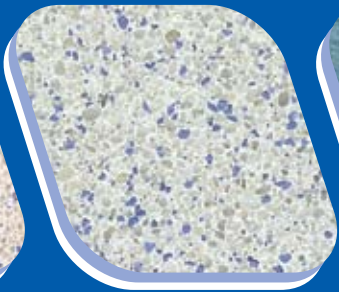

MAGIC TECHNOLOGIES

The *FUSION* of *TECHNOLOGY* with *NATURE*

MAGICOLORS™ EXPOSED AGGREGATE POOL FINISH

Magicolors finishes are blends of specially selected quartz and other aggregates, fortified white Portland cement and 3M color quartz accents. Magicolors provides the proven durability of exposed aggregate finishes as an alternative to traditional pool plaster. Magicolors' variety in color and texture offers the customer almost limitless flexibility in poolscape design. Ideal for residential or commercial projects, Magicolors is easily installed but intended for use by professional applicators.

MAGICOLORS™

EXPOSED AGGREGATE POOL FINISH

AQUA

BLACK

BLUE

BLUE QUARTZ

FRENCH GREY

GREEN

IVORY

MIDNIGHT BLUE

NATURAL

SALT & PEPPER

SAND DOLLAR

SEA FOAM GREEN

SKY BLUE

SUPER BLUE